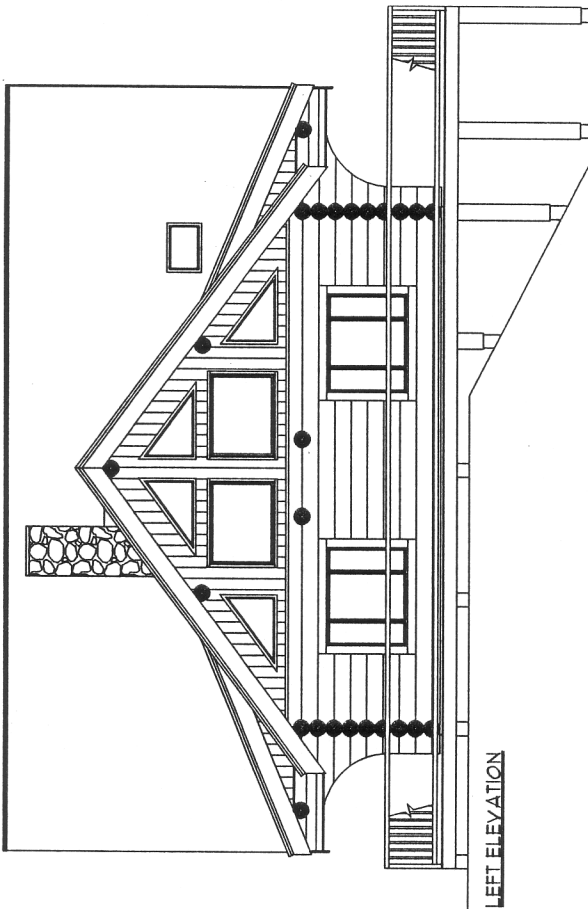

FRONT ELEVATION

LEFT ELEVATION

RIGHT ELEVATION

BACK ELEVATION

PORT ALBERNI 2468 sq ft

Copyright © Norse Log Homes
 Toll Free: 1-877-390-3344
 Website: www.norseloghomes.com