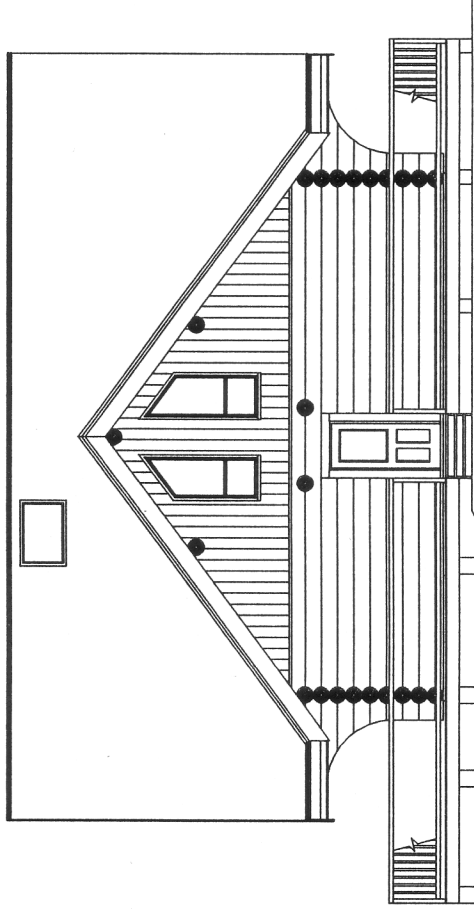

FRONT ELEVATION

LEFT ELEVATION

RIGHT ELEVATION

BACK ELEVATION

PORT ALBERNI 2468 sq ft

Copyright © Norse Log Homes
 Toll Free: 1-877-390-3344
 Website: www.norseloghomes.com