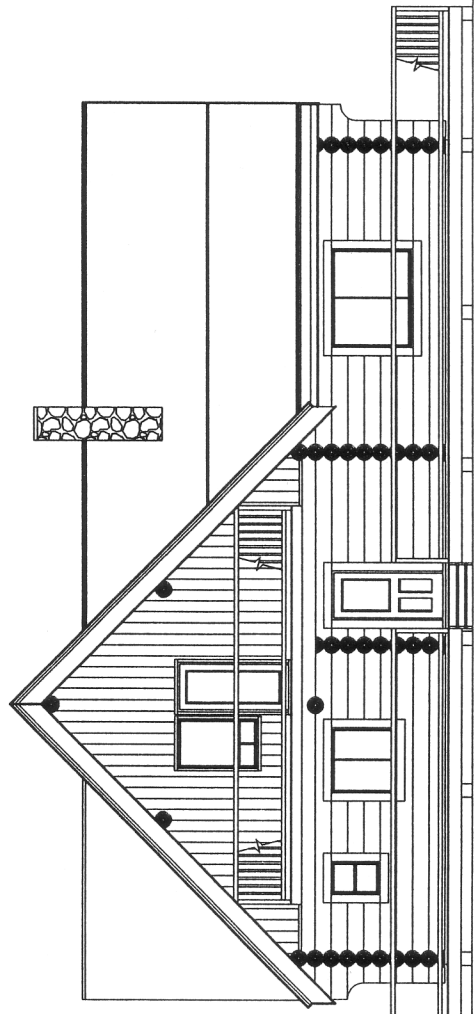

FRONT ELEVATION

LEFT ELEVATION

RIGHT ELEVATION

BACK ELEVATION

PORT ALBERNI 2468 sq ft

Copyright © Norse Log Homes
 Toll Free: 1-877-390-3344
 Website: www.norseloghomes.com