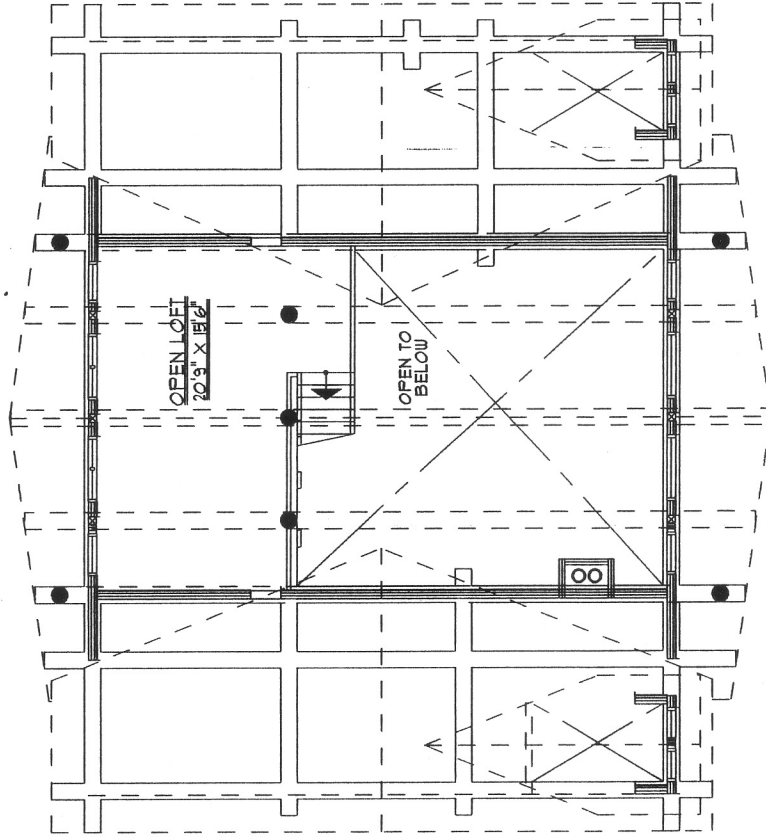

MAIN FLOOR PLAN
1656 SF

LOFT FLOOR PLAN
370 SF

NORSE
LOG HOMES